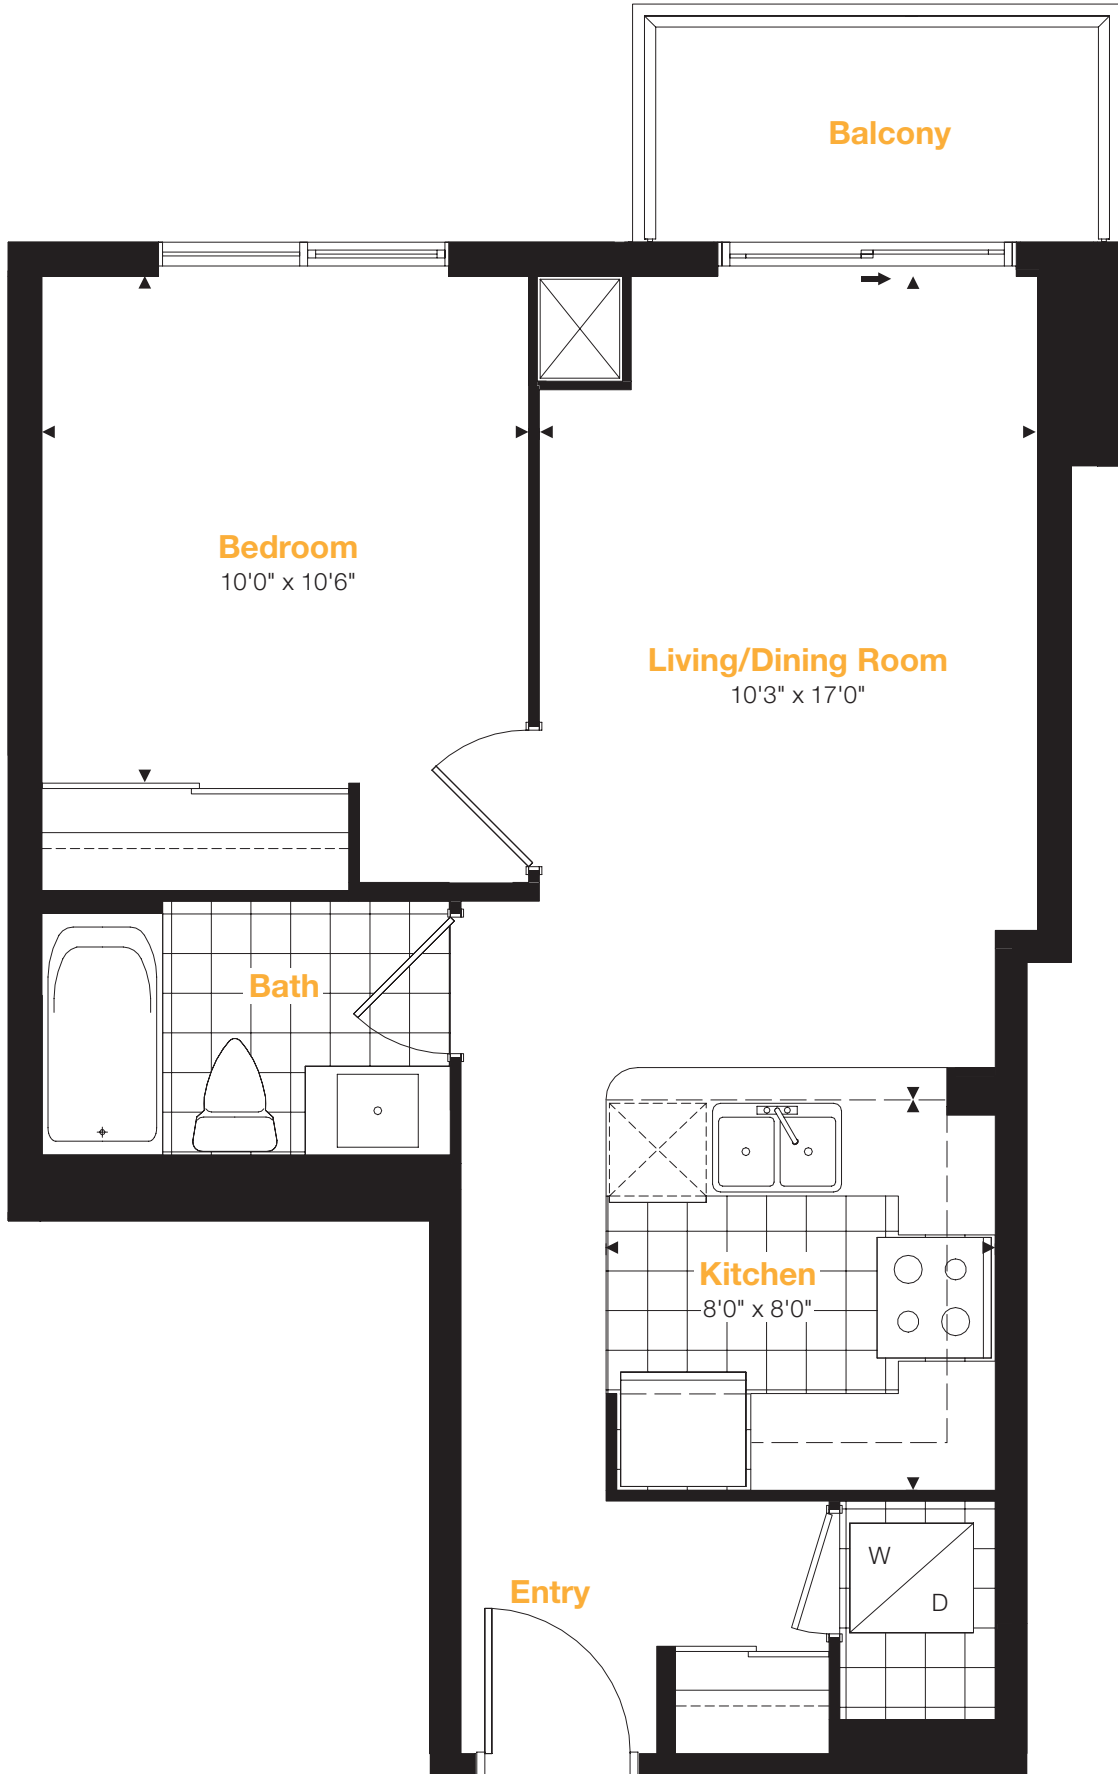

amber

Residence 08

1 Bedroom

Suite Area: 560 sq.ft.

Balcony Area: 41 sq.ft.

Total Area: 601 sq.ft.

All areas and stated room dimensions are approximate. Sizes and specifications are subject to change without notice. Actual living area and balcony/terraces may vary from floor stated areas. E.&O.E.

Floors 5-23

N