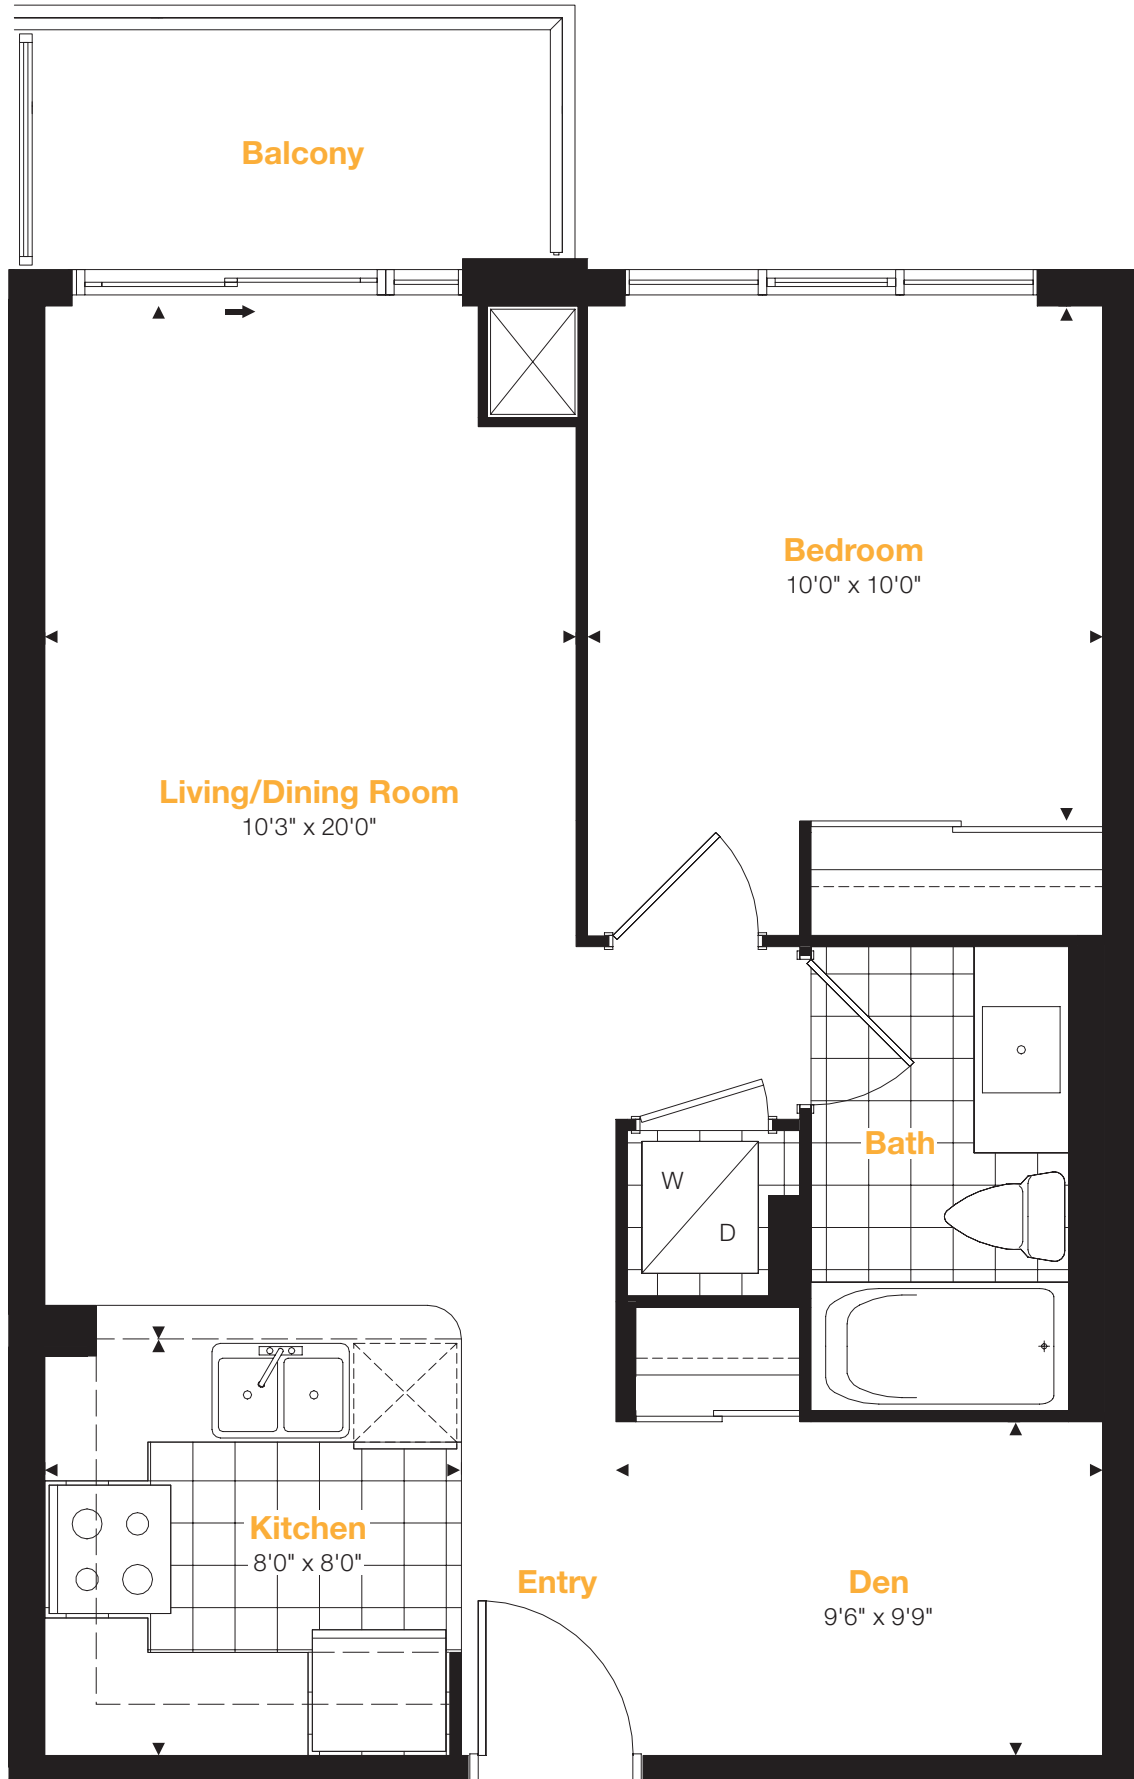

amber

Residence 06

1 Bedroom + Den

Suite Area: 625 sq.ft.

Balcony Area: 47 sq.ft.

Total Area: 672 sq.ft.

All areas and stated room dimensions are approximate. Sizes and specifications are subject to change without notice. Actual living area and balcony/terraces may vary from floor stated areas. E.&O.E.

Floors 5-23