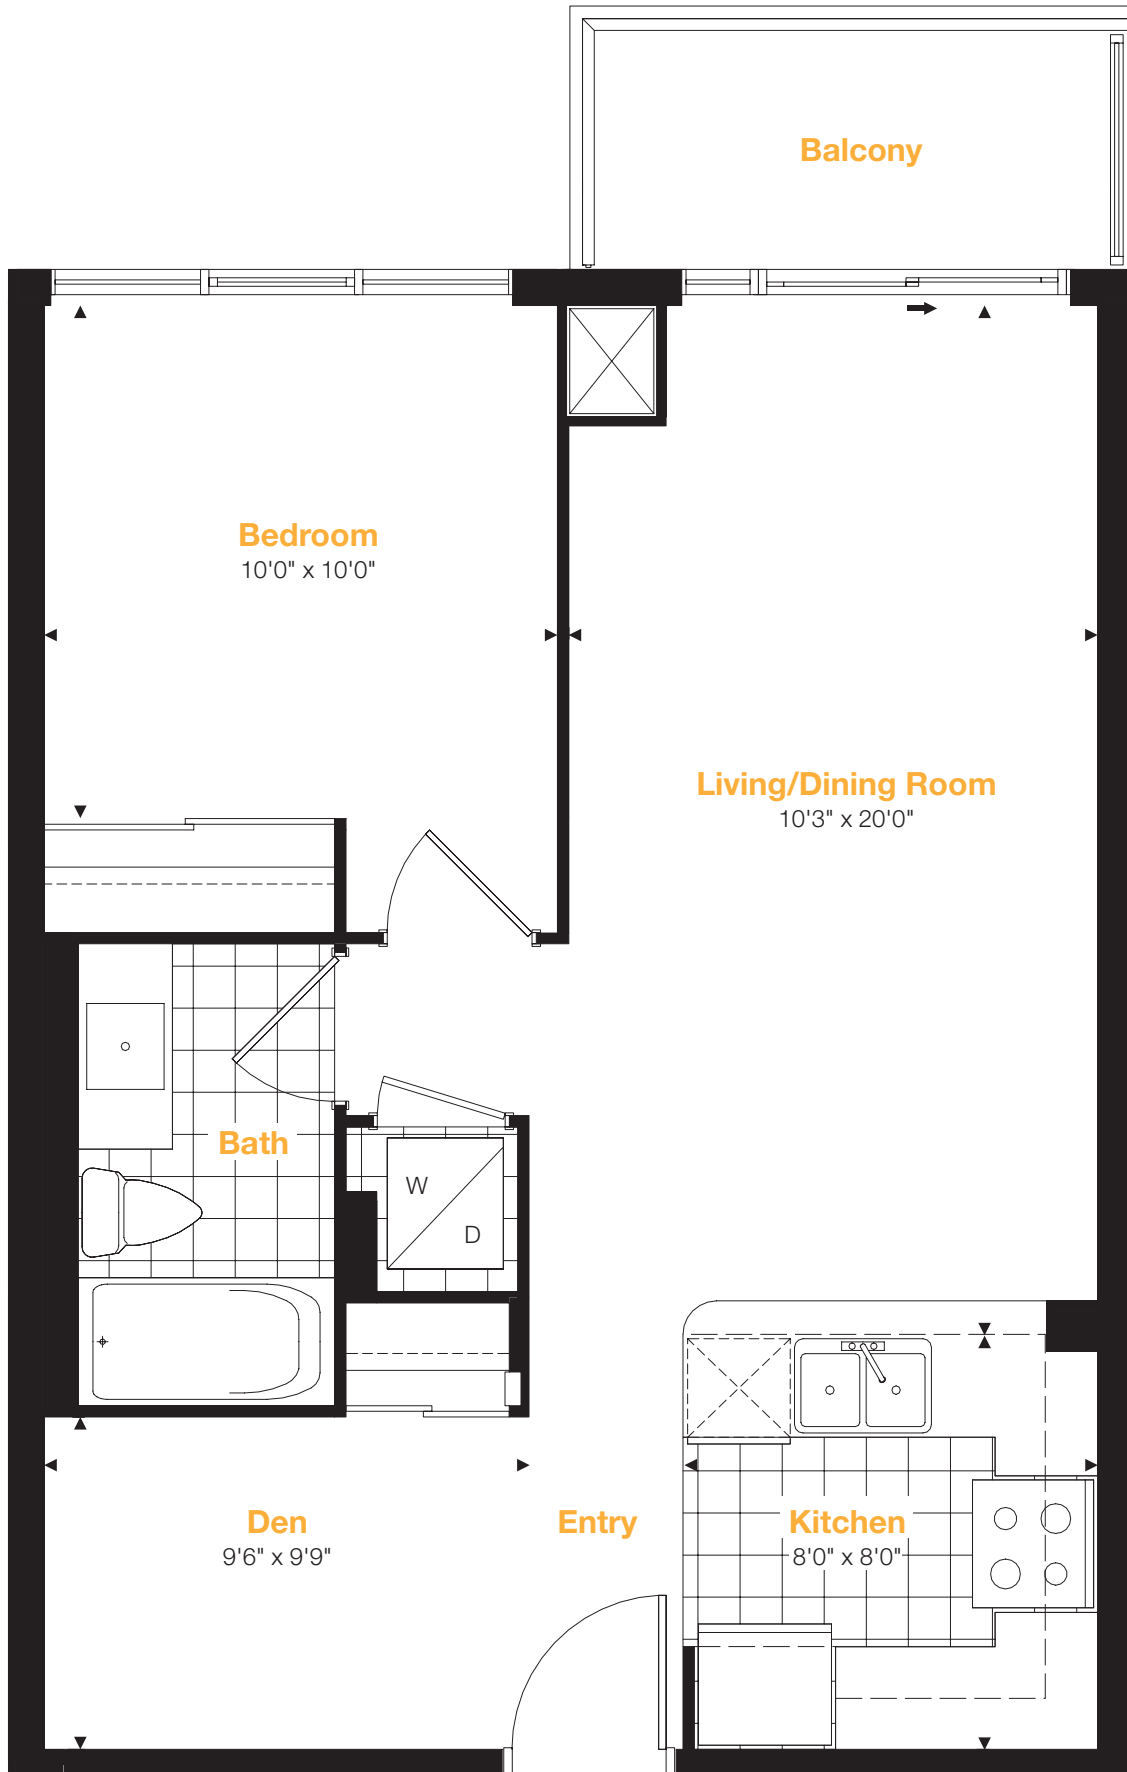

amber

Residence 05

1 Bedroom + Den

Suite Area: 624 sq.ft.

Balcony Area: 47 sq.ft.

Total Area: 671 sq.ft.

All areas and stated room dimensions are approximate. Sizes and specifications are subject to change without notice. Actual living area and balcony/terraces may vary from floor stated areas. E.&O.E.

Floors 5-23