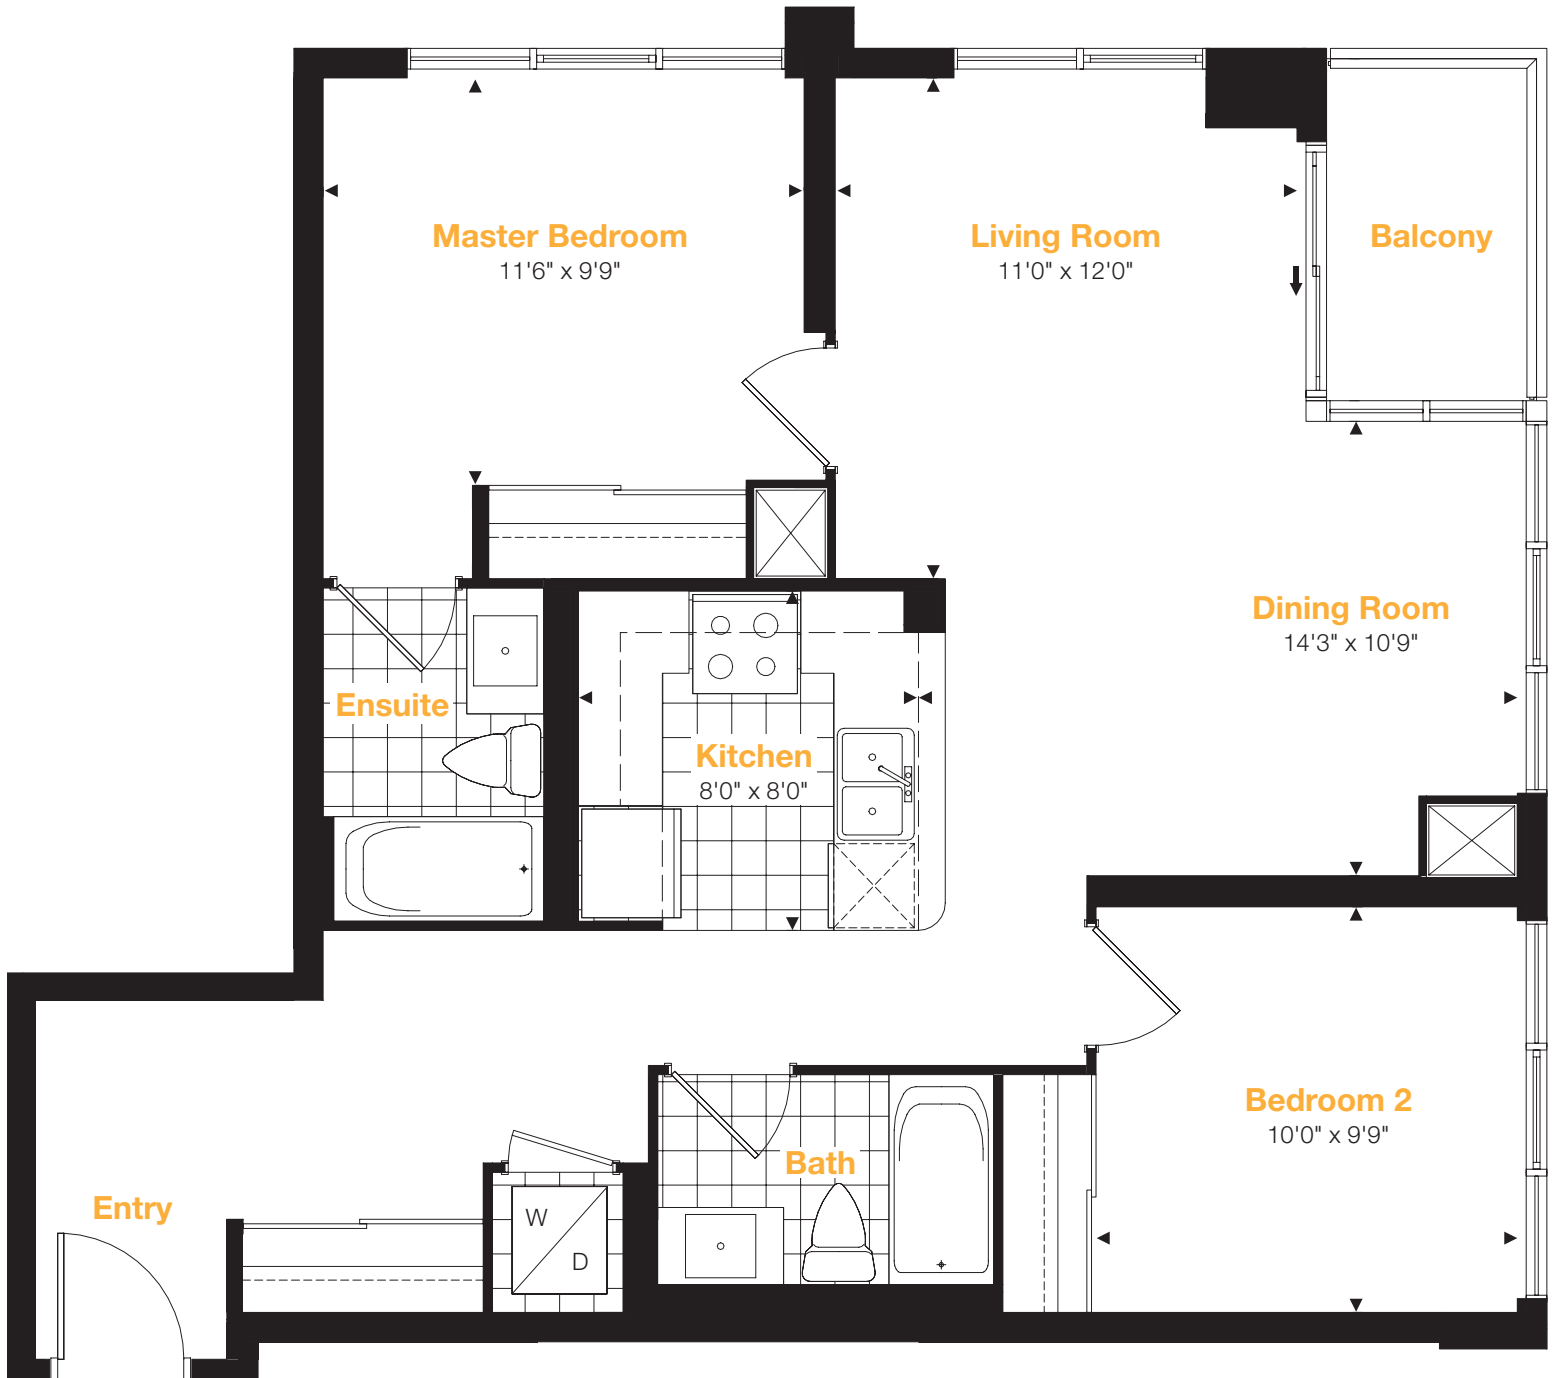

amber

Residence 04

2 Bedroom

Suite Area: 919 sq.ft.

Balcony Area: 36 sq.ft.

Total Area: 955 sq.ft.

All areas and stated room dimensions are approximate. Sizes and specifications are subject to change without notice. Actual living area and balcony/terraces may vary from floor stated areas. E.&O.E.

Floors 5-23