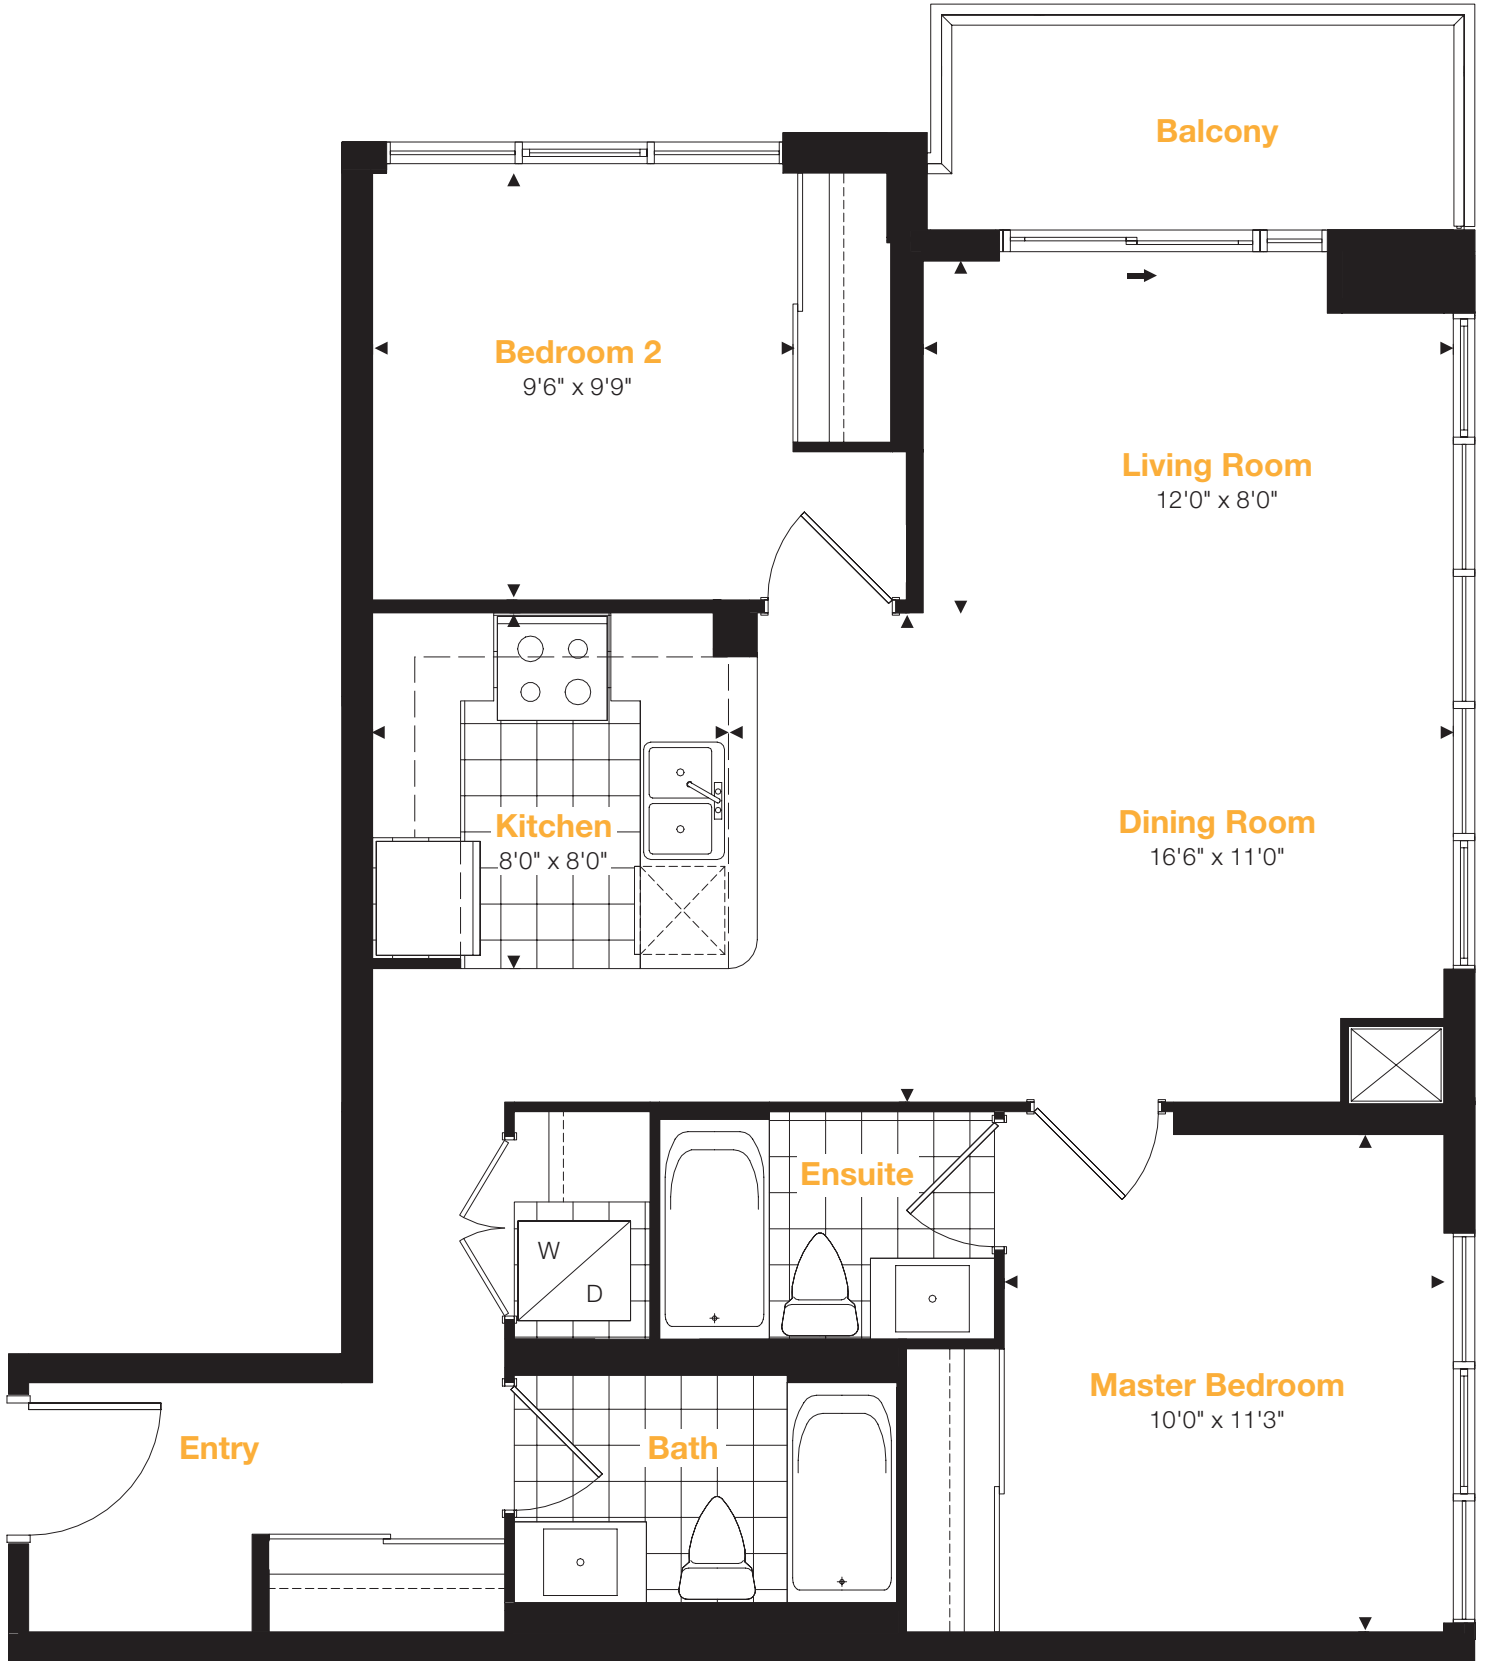

amber

Residence 02

2 Bedroom

Suite Area: 898 sq.ft.

Balcony Area: 54 sq.ft.

Total Area: 952 sq.ft.

All areas and stated room dimensions are approximate. Sizes and specifications are subject to change without notice. Actual living area and balcony/terraces may vary from floor stated areas. E.&O.E.

Floors 5-23